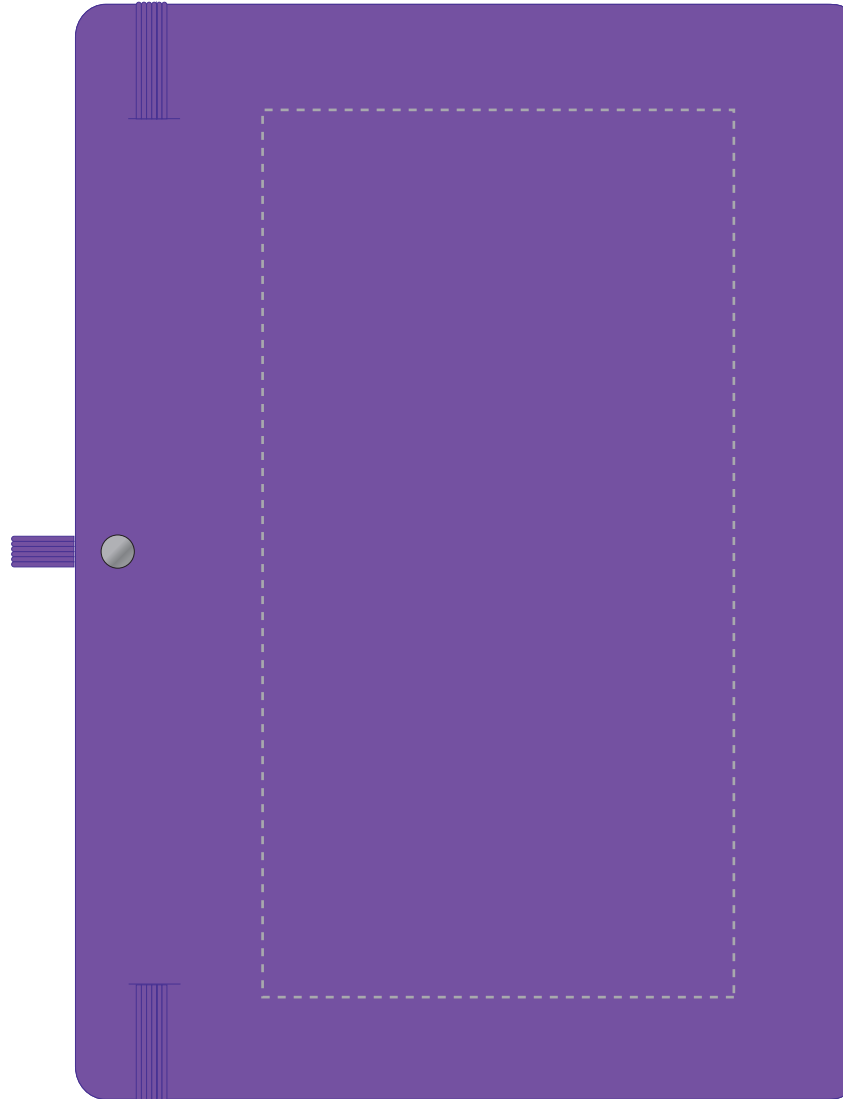

Your Ref:	Quantity:	Product Code: QS0344
Our Ref:	Version: 1	Product Colour: PURPLE

PRINTING CONCERNS:

We stock this item in the following colours

PANTONE REFERENCE(S)

● Debossing/ Foil blocking

Due to the nature of the product the print position may vary by 2 - 3 mm

ARTWORK SCALE 50%

Back