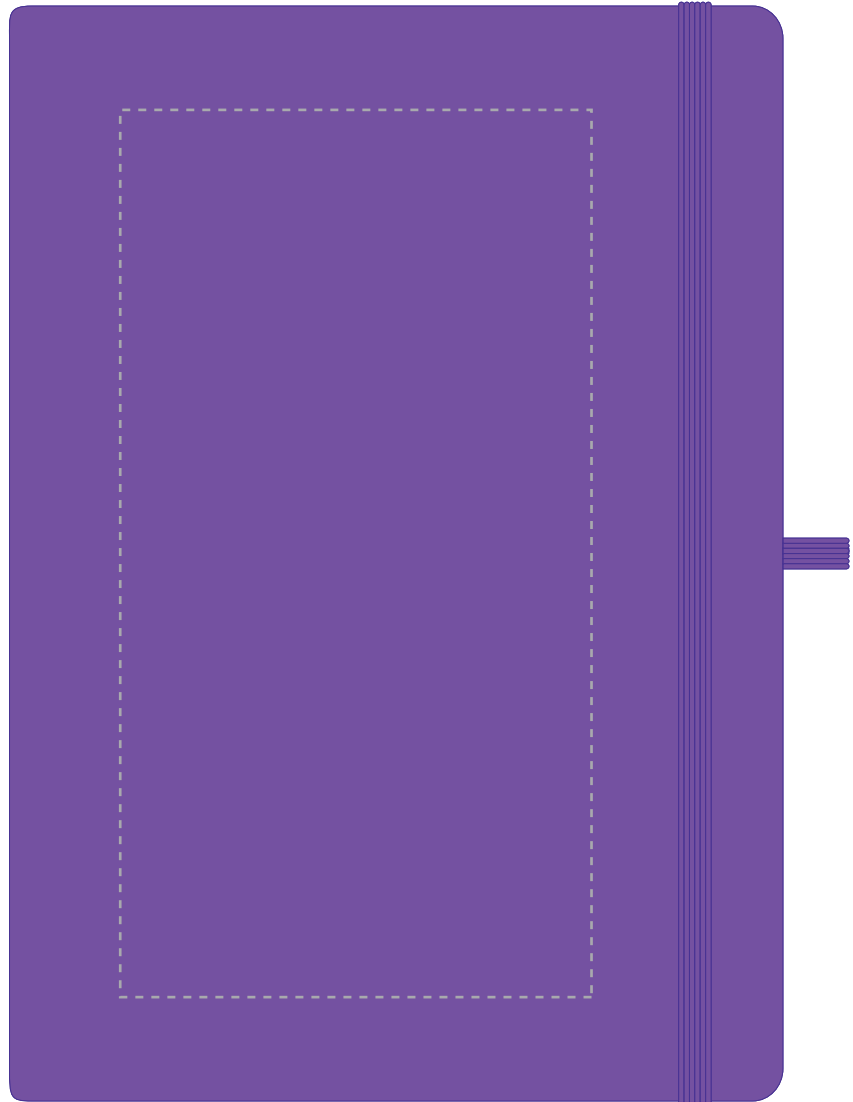

Your Ref:	Quantity:	Product Code: QS0344
Our Ref:	Version: 1	Product Colour: PURPLE

PRINTING CONCERNS:

We stock this item in the following colours

**PANTONE REFERENCE(S)**

● Debossing/ Foil blocking

Due to the nature of the product the print position may vary by 2 - 3 mm

ARTWORK SCALE 50%
FrontProduct Image for visualisation
- colours may vary

- CENTRED TO PRINT AREA
- CENTRED TO NOTEBOOK

The dashed line is to demonstrate print area and will not appear on your printed item